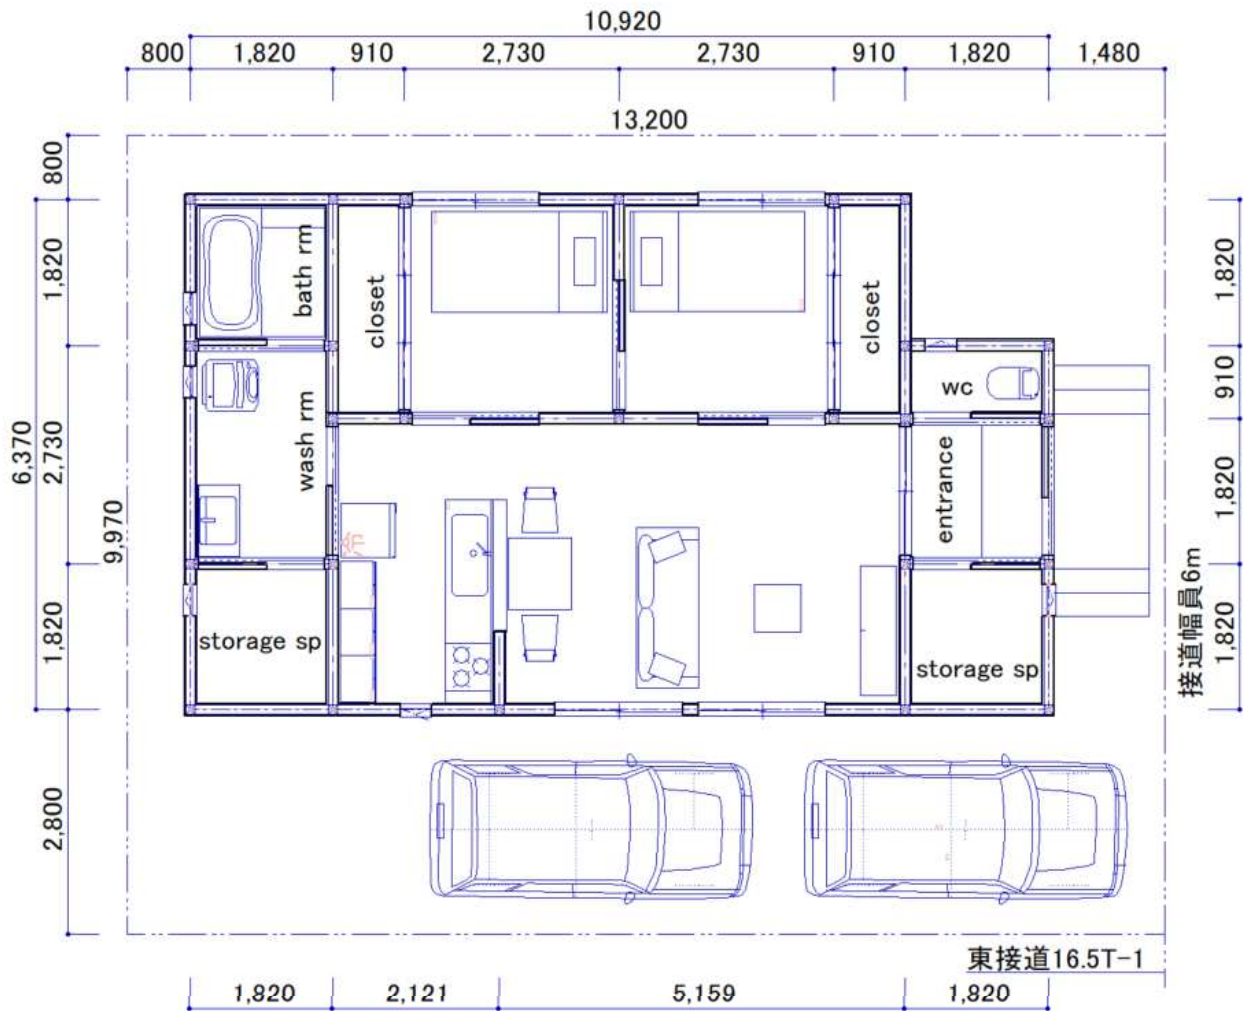

Copyright(c) satou@shinya_mugino