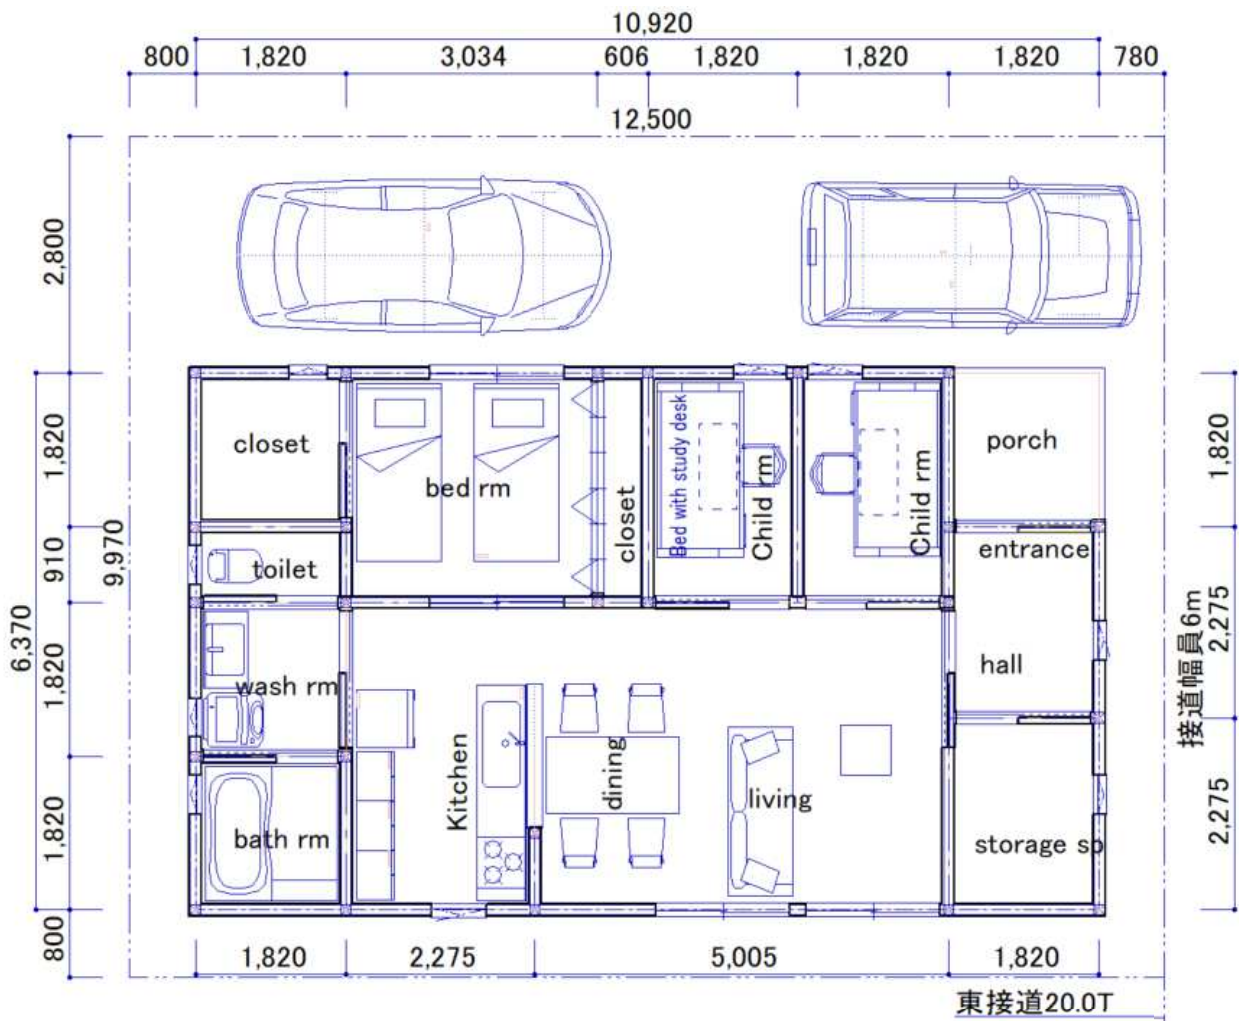

Copyright(c) satou@shinya_mugino