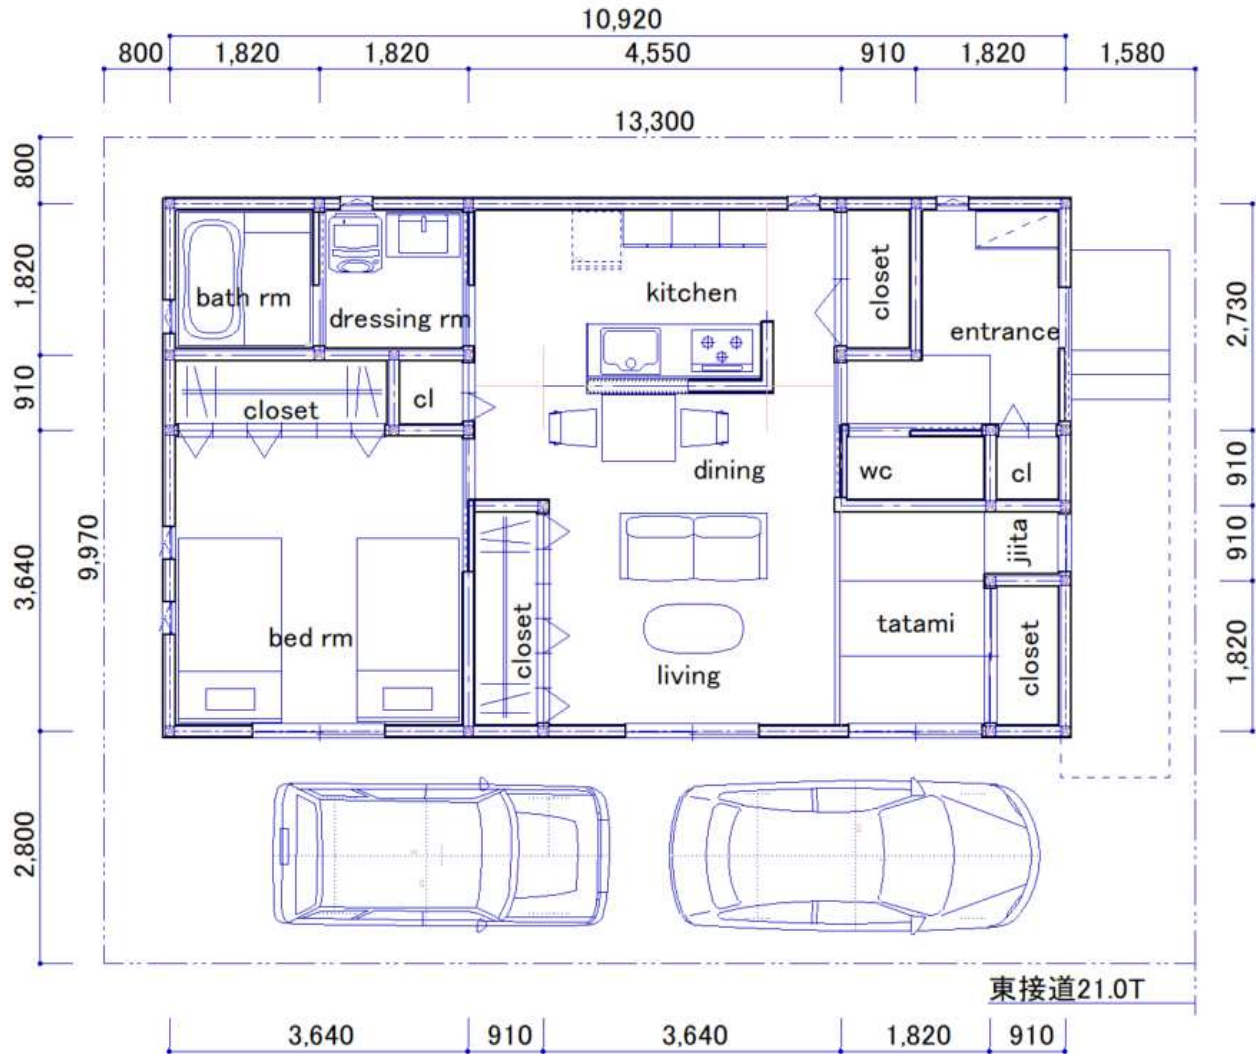

Copyright(c) satou@shinya_mugino