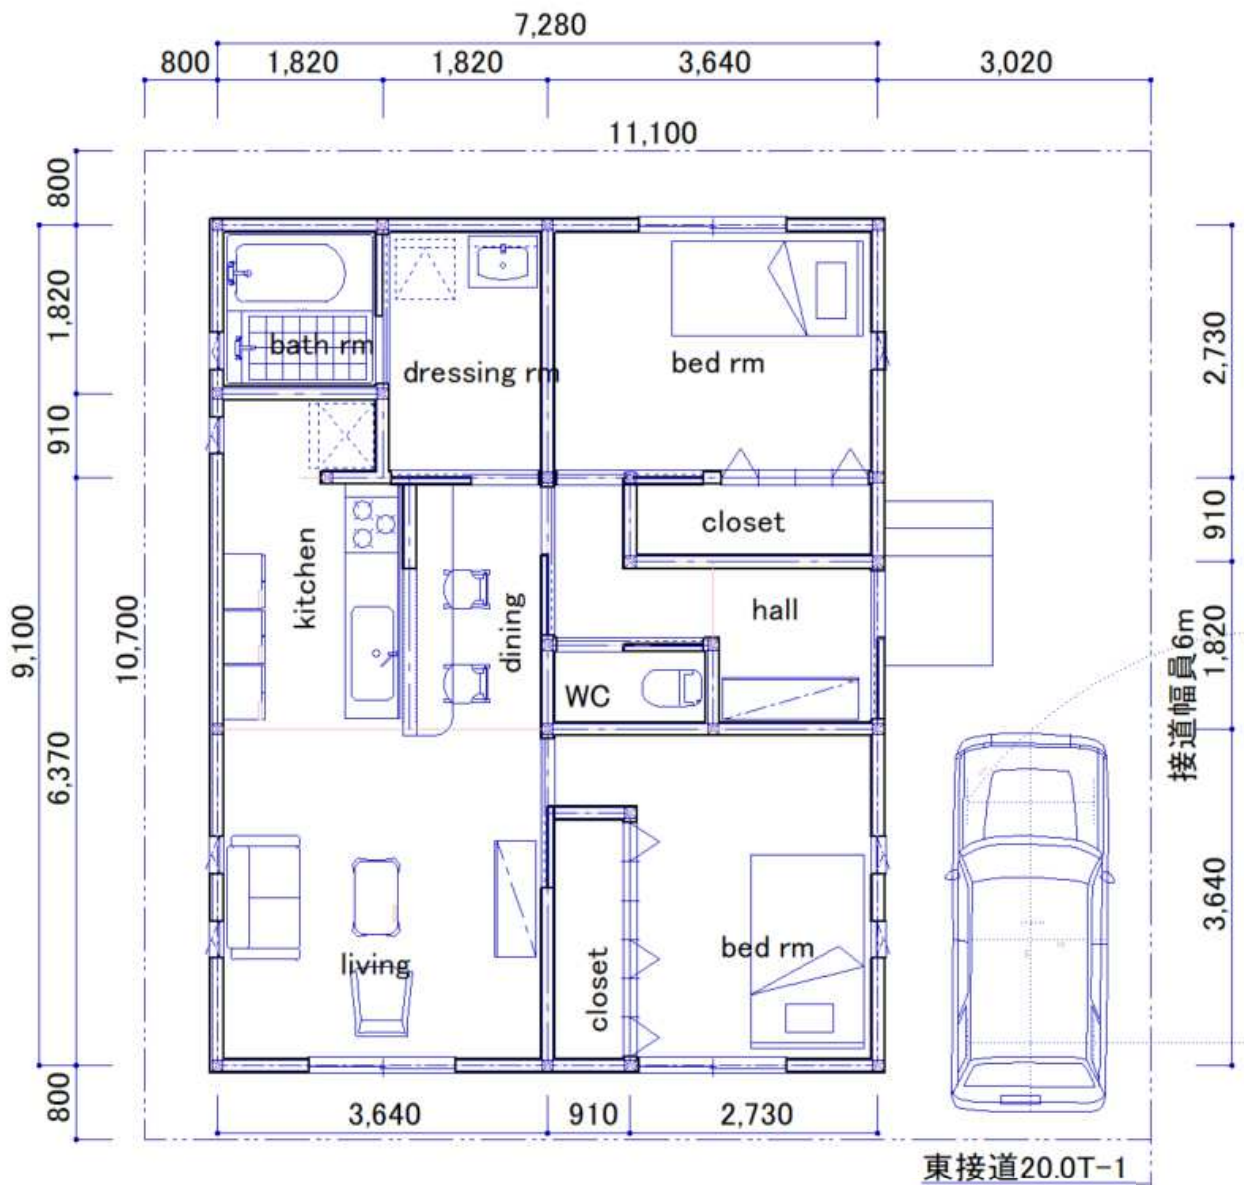

Copyright(c) satou@shinya_mugino