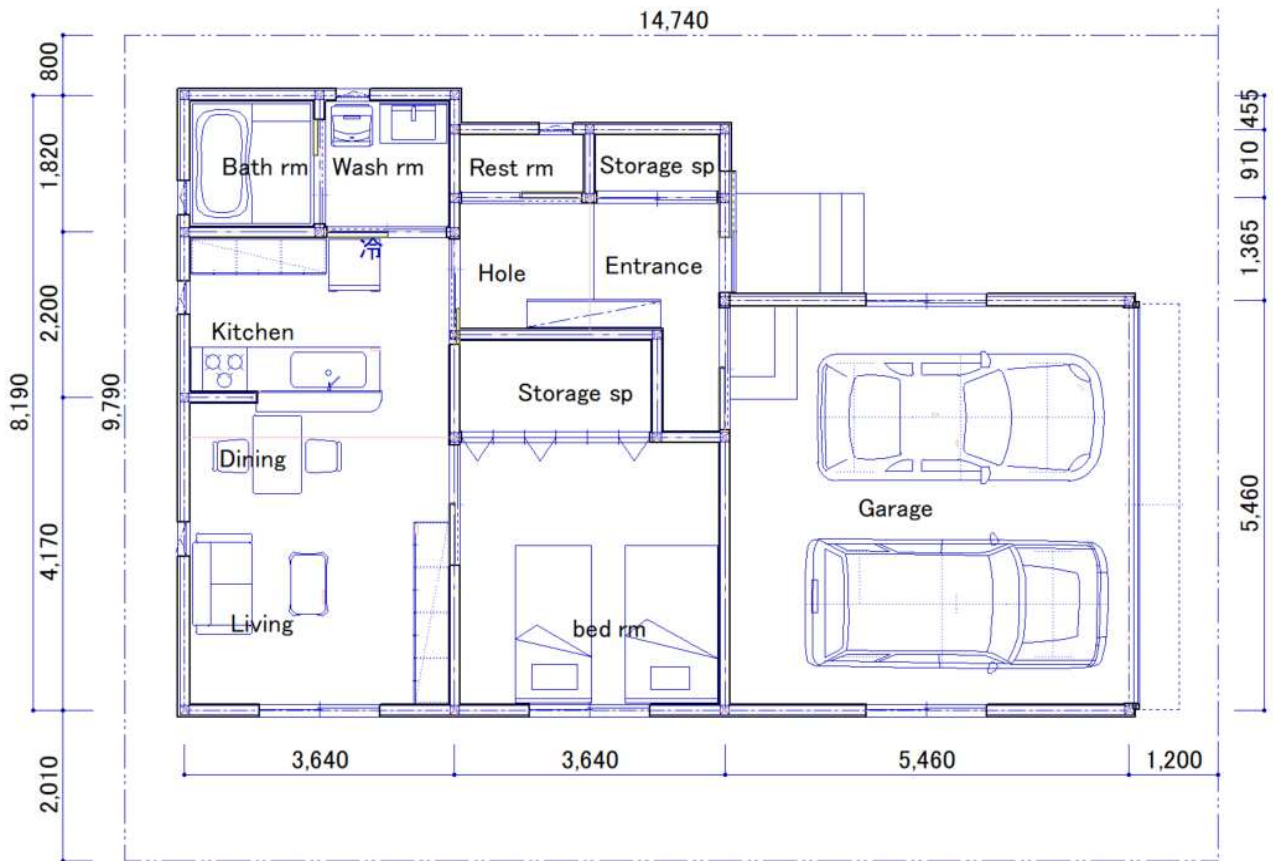

東接道G9平27.25T

Copyright(c) satou@shinya_mugino