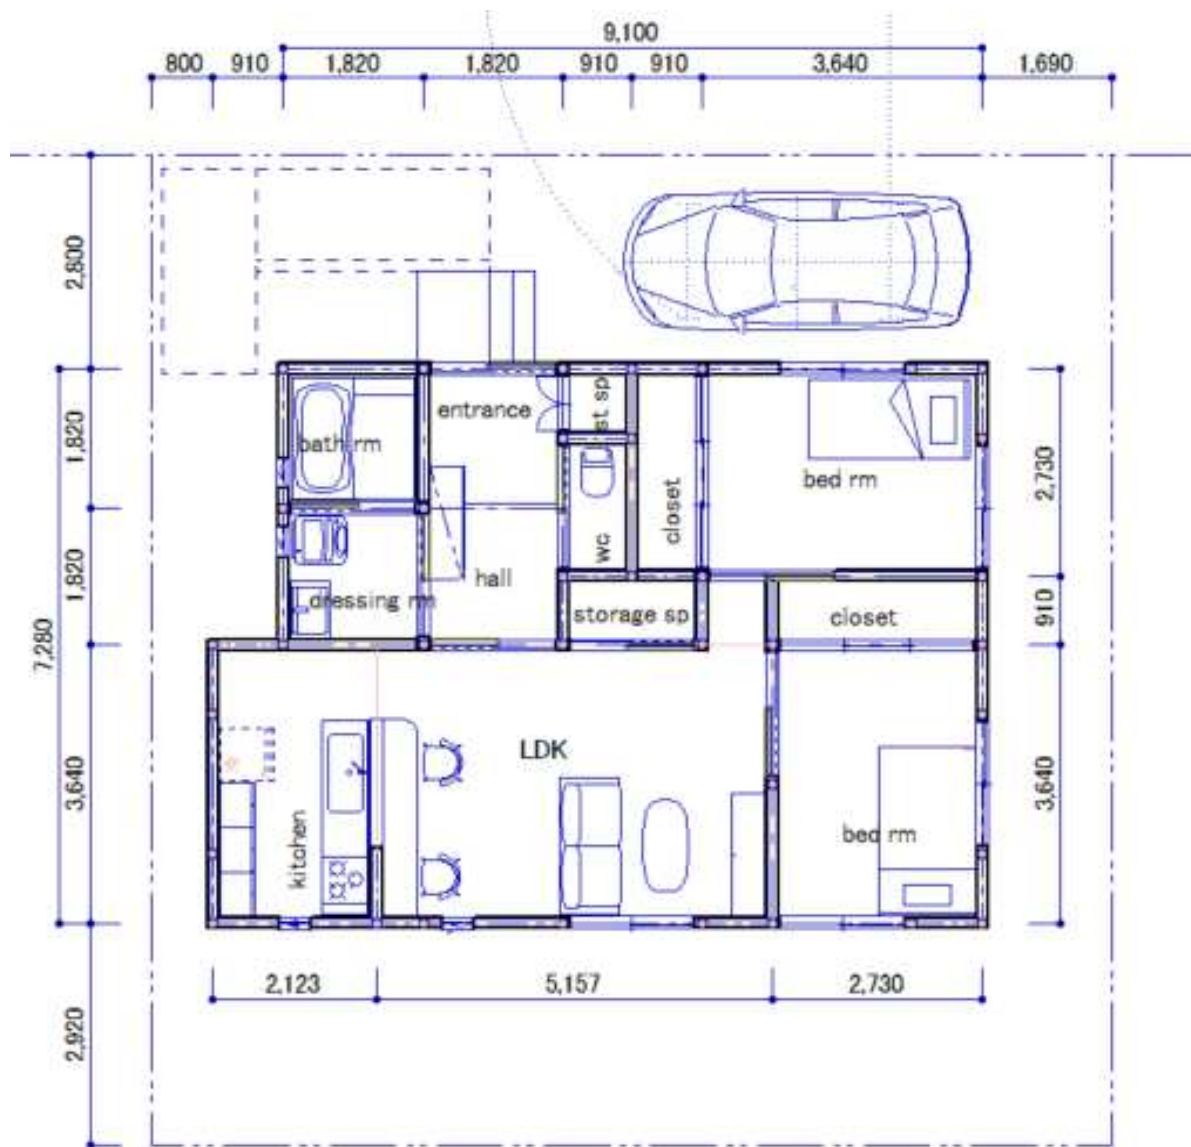

Copyright(c) satou@shinya_mugino

Copyright(c) satou@shinya_mugino

北接 18.25T

Copyright(c) satou@shinya_mugino

Copyright(c) satou@shinya_mugino

Copyright(c) satou@shinya_mugino

北接 21.0T

Copyright(c) satou@shinya_mugino

CopyRight(c) satou@shinya_mugino

Copyright(c) satou@shinya_mugino

北接 25.0T

Copyright(c) satou@shinya_mugino

北接 26.0T

Copyright(c) satou@shinya_mugino

Copyright(c) satou@shinya_mugino

北接 G12 25平36.75T