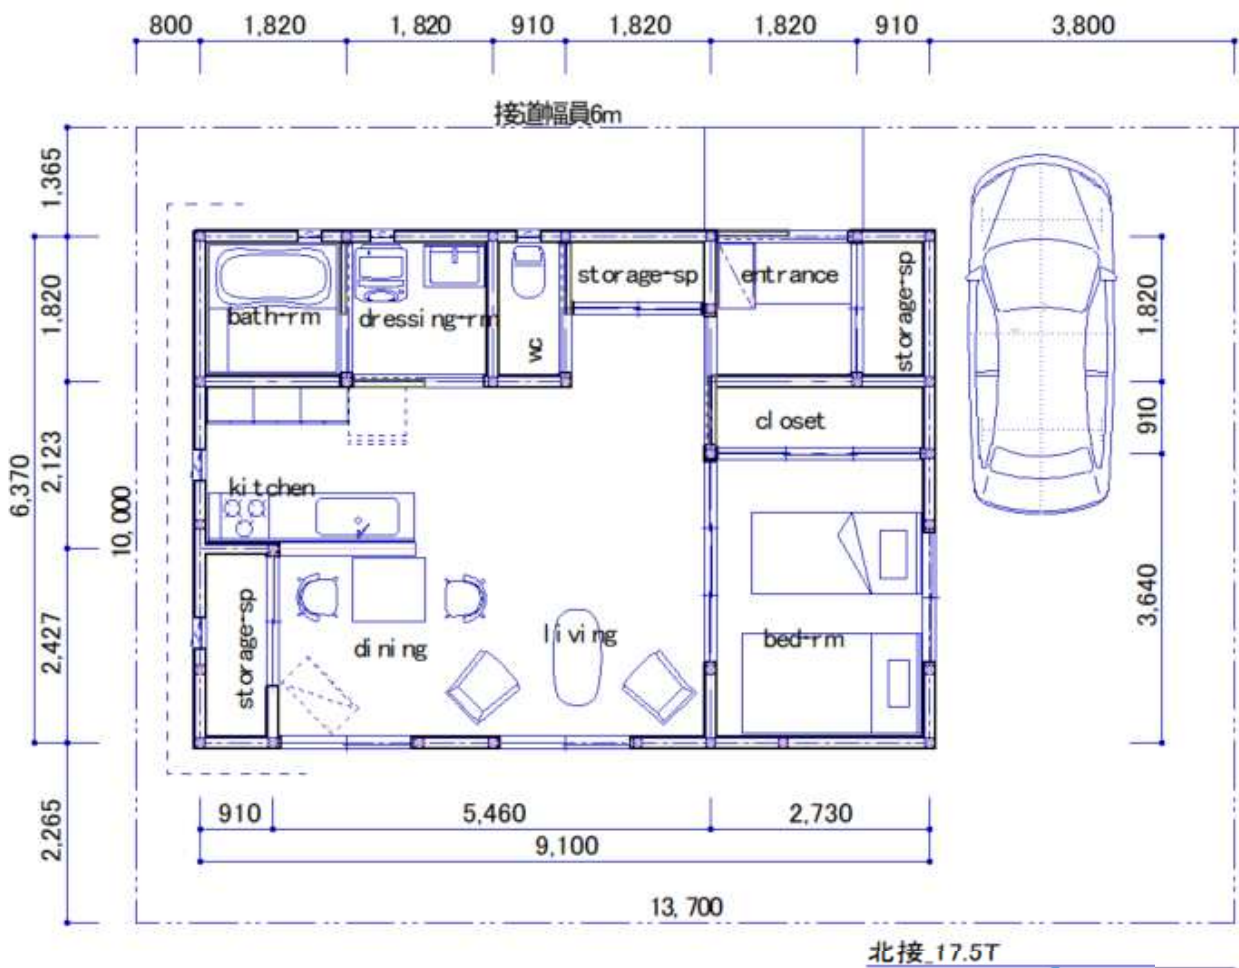

Copyright(c) satou@shinya_mugino

Copyright(c) satou@shinya_mugino

北接 18.25T

Copyright(c) satou@shinya_mugino

Copyright(c) satou@shinya_mugino

Copyright(c) satou@shinya_mugino

北接 21.0T

Copyright(c) satou@shinya_mugino

CopyRight(c) satou@shinya_mugino

Copyright(c) satou@shinya_mugino

北接 25.0T

Copyright(c) satou@shinya_mugino

北接 26.0T

Copyright(c) satou@shinya_mugino

Copyright(c) satou@shinya_mugino

北接 G12 25平36.75T