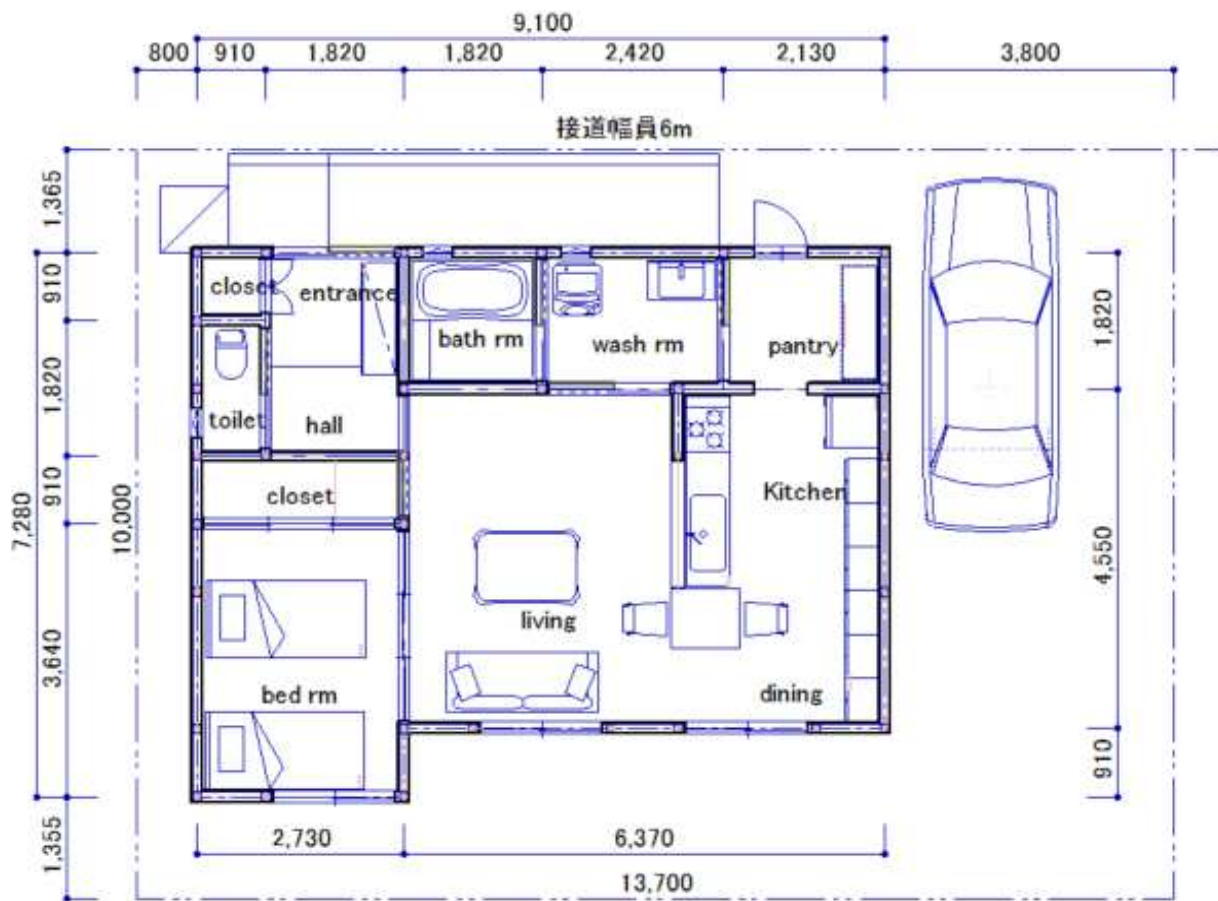

Copyright(c) satou@shinya_mugino

Copyright(c) satou@shinya_mugino

北接 18.25T

Copyright(c) satou@shinya_mugino

Copyright(c) satou@shinya_mugino

Copyright(c) satou@shinya_mugino

北接 21.0T

Copyright(c) satou@shinya_mugino

CopyRight(c) satou@shinya_mugino

Copyright(c) satou@shinya_mugino

北接 25.0T

Copyright(c) satou@shinya_mugino

北接 26.0T

Copyright(c) satou@shinya_mugino

Copyright(c) satou@shinya_mugino

北接 G12 25平36.75T