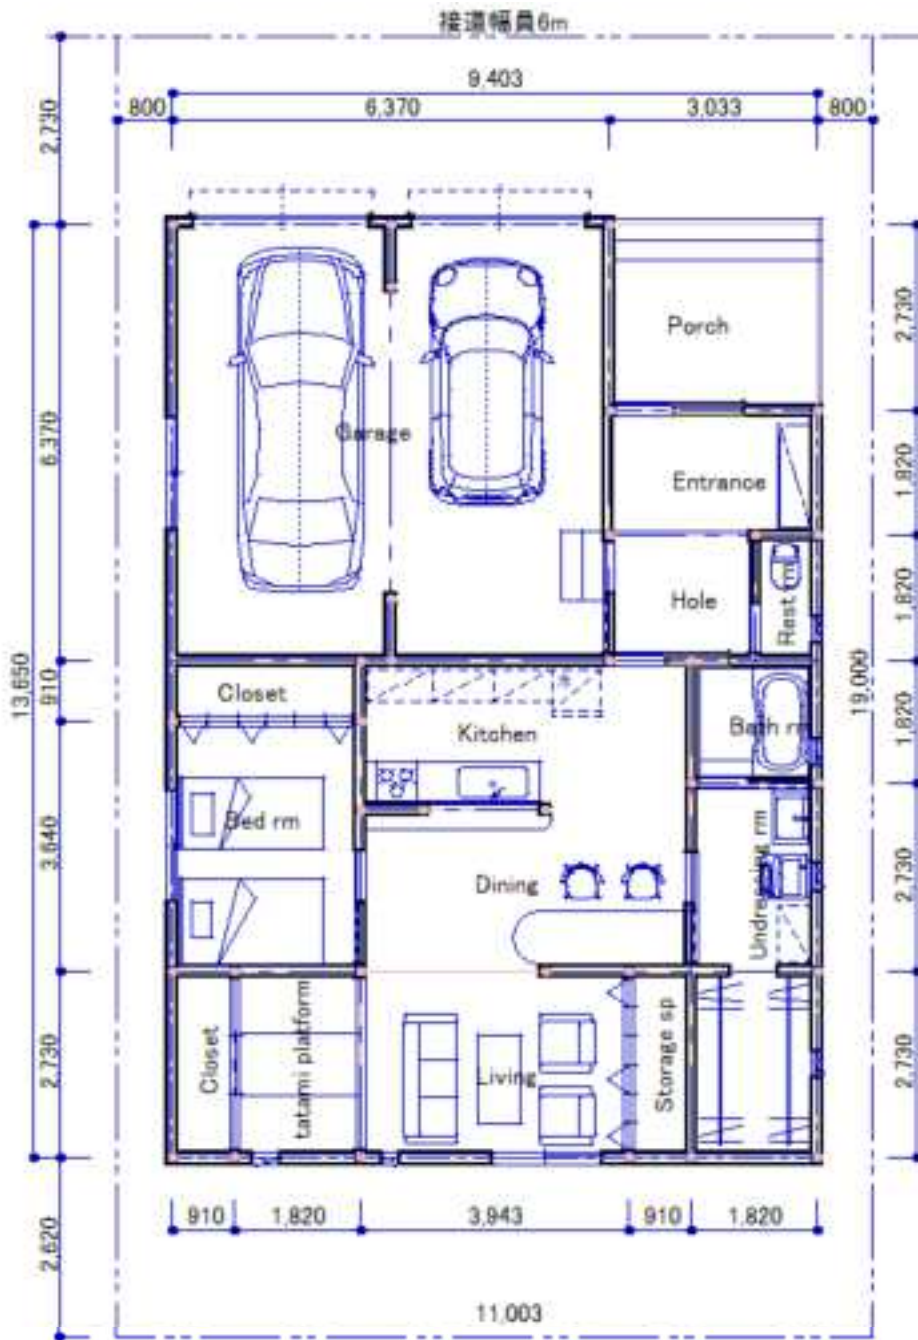

Copyright(c) satou@shinya_mugino

Copyright(c) satou@shinya_mugino

北接 18.25T

Copyright(c) satou@shinya_mugino

Copyright(c) satou@shinya_mugino

Copyright(c) satou@shinya_mugino

北接 21.0T

Copyright(c) satou@shinya_mugino

CopyRight(c) satou@shinya_mugino

Copyright(c) satou@shinya_mugino

北接 25.0T

Copyright(c) satou@shinya_mugino

北接 26.0T

Copyright(c) satou@shinya_mugino

Copyright(c) satou@shinya_mugino

北接 G12 25平36.75T