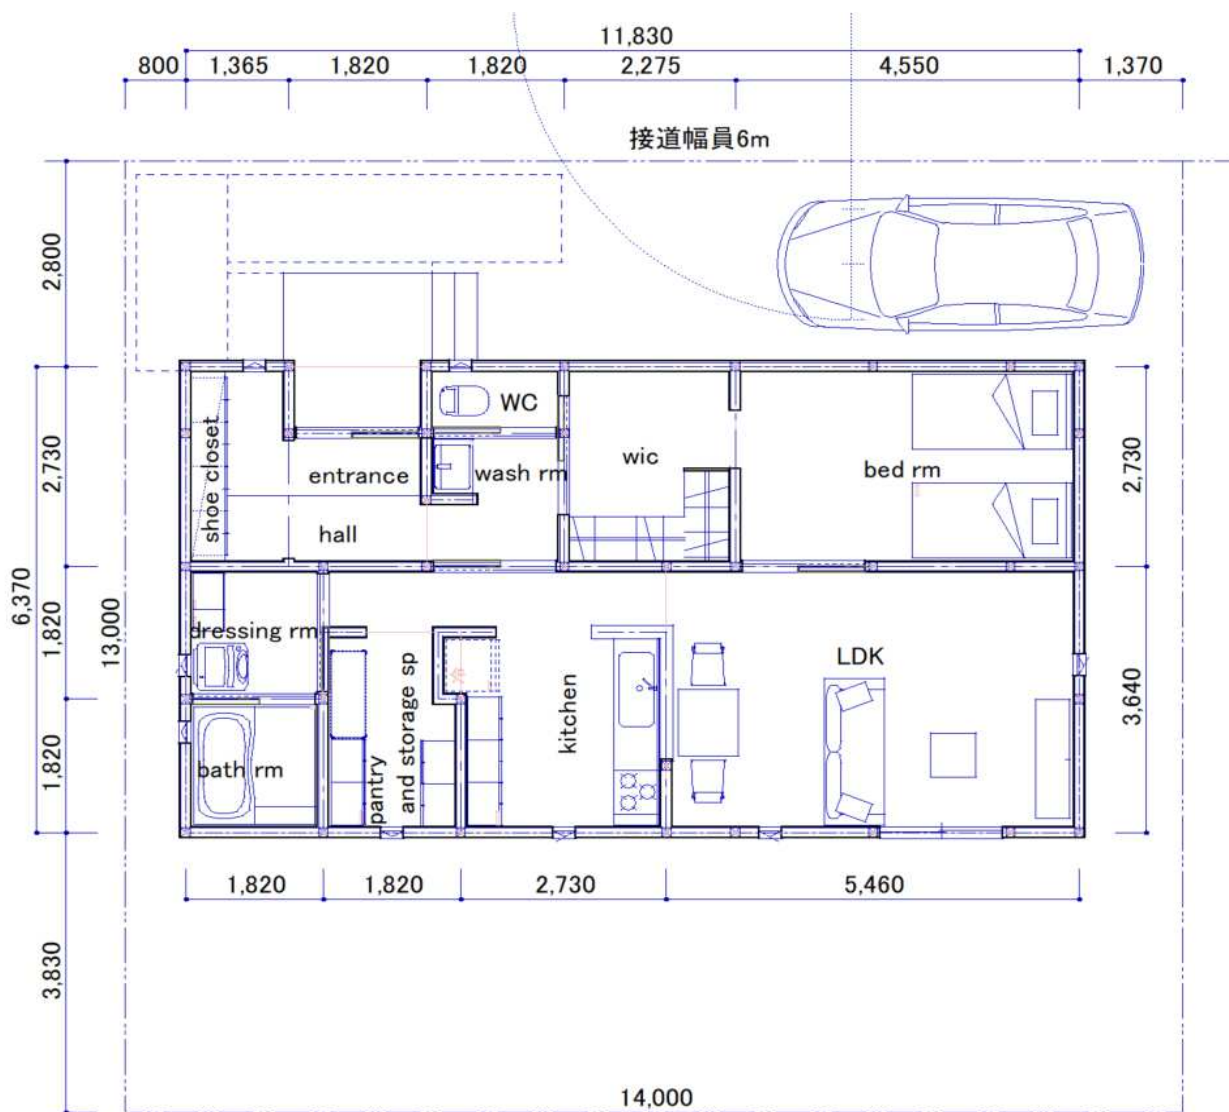

Copyright(c) satou@shinya_mugino

Copyright(c) satou@shinya_mugino

北接 18.25T

Copyright(c) satou@shinya_mugino

Copyright(c) satou@shinya_mugino

Copyright(c) satou@shinya_mugino

北接 21.0T

Copyright(c) satou@shinya_mugino

CopyRight(c) satou@shinya_mugino

Copyright(c) satou@shinya_mugino

北接 25.0T

Copyright(c) satou@shinya_mugino

北接 26.0T

Copyright(c) satou@shinya_mugino

Copyright(c) satou@shinya_mugino

北接 G12 25平36.75T