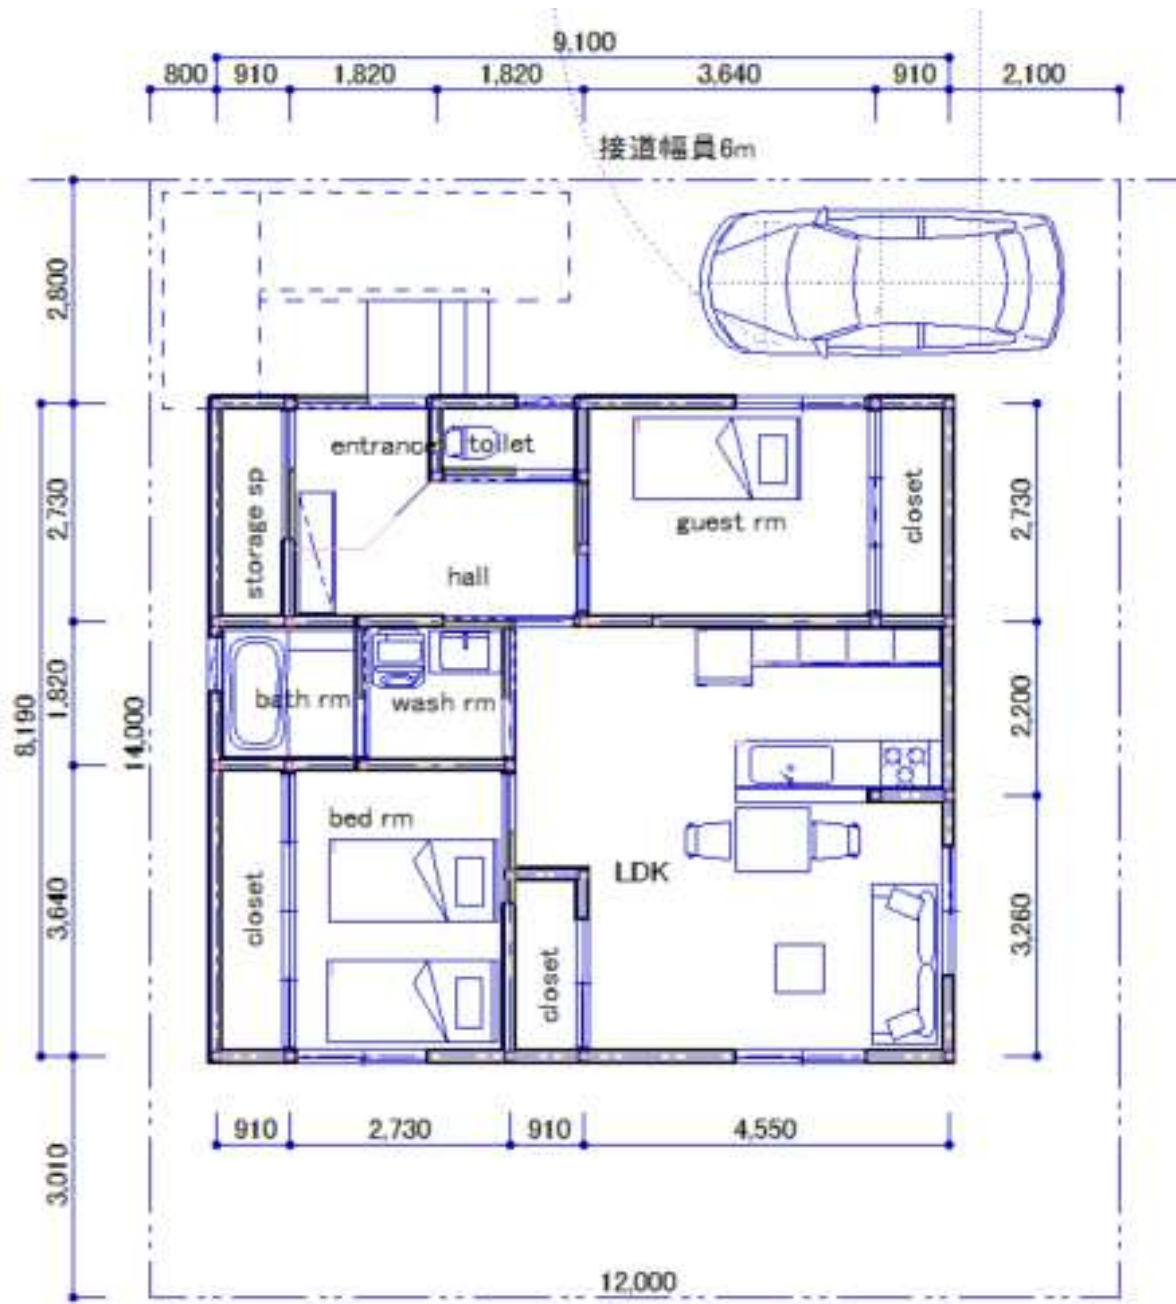

Copyright(c) satou@shinya_mugino

Copyright(c) satou@shinya_mugino

北接 18.25T

Copyright(c) satou@shinya_mugino

Copyright(c) satou@shinya_mugino

Copyright(c) satou@shinya_mugino

北接 21.0T

Copyright(c) satou@shinya_mugino

CopyRight(c) satou@shinya_mugino

Copyright(c) satou@shinya_mugino

北接 25.0T

Copyright(c) satou@shinya_mugino

北接 26.0T

Copyright(c) satou@shinya_mugino

Copyright(c) satou@shinya_mugino

北接 G12 25平36.75T