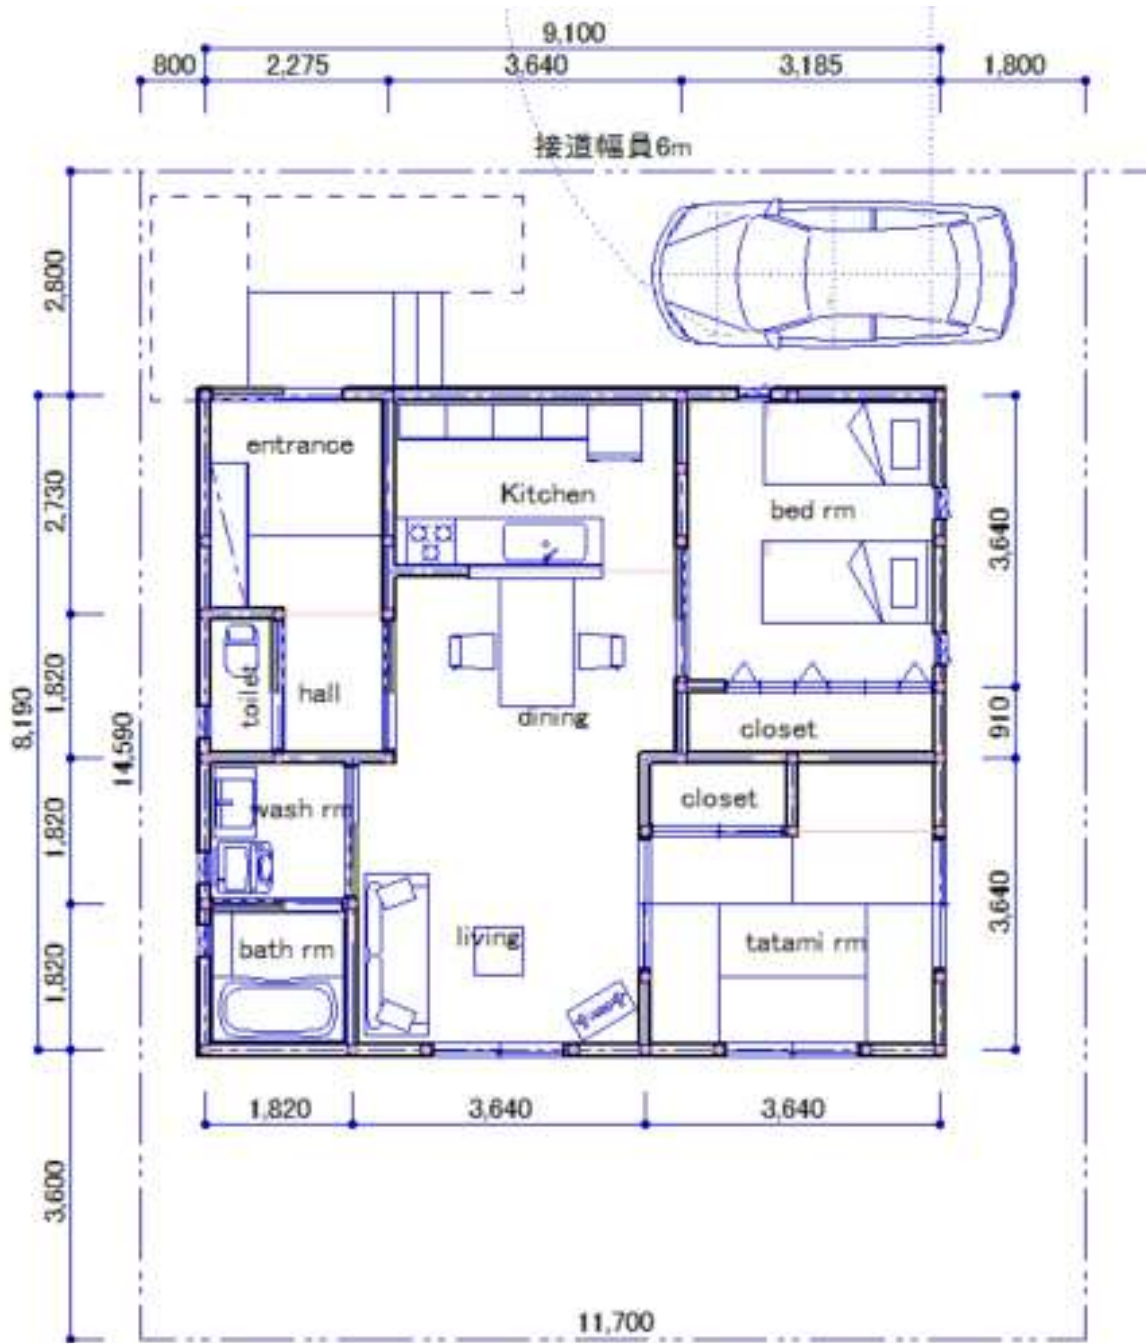

Copyright(c) satou@shinya_mugino

Copyright(c) satou@shinya_mugino

北接 18.25T

Copyright(c) satou@shinya_mugino

Copyright(c) satou@shinya_mugino

Copyright(c) satou@shinya_mugino

北接 21.0T

Copyright(c) satou@shinya_mugino

CopyRight(c) satou@shinya_mugino

Copyright(c) satou@shinya_mugino

北接 25.0T

Copyright(c) satou@shinya_mugino

北接 26.0T

Copyright(c) satou@shinya_mugino

Copyright(c) satou@shinya_mugino

北接 G12 25平36.75T