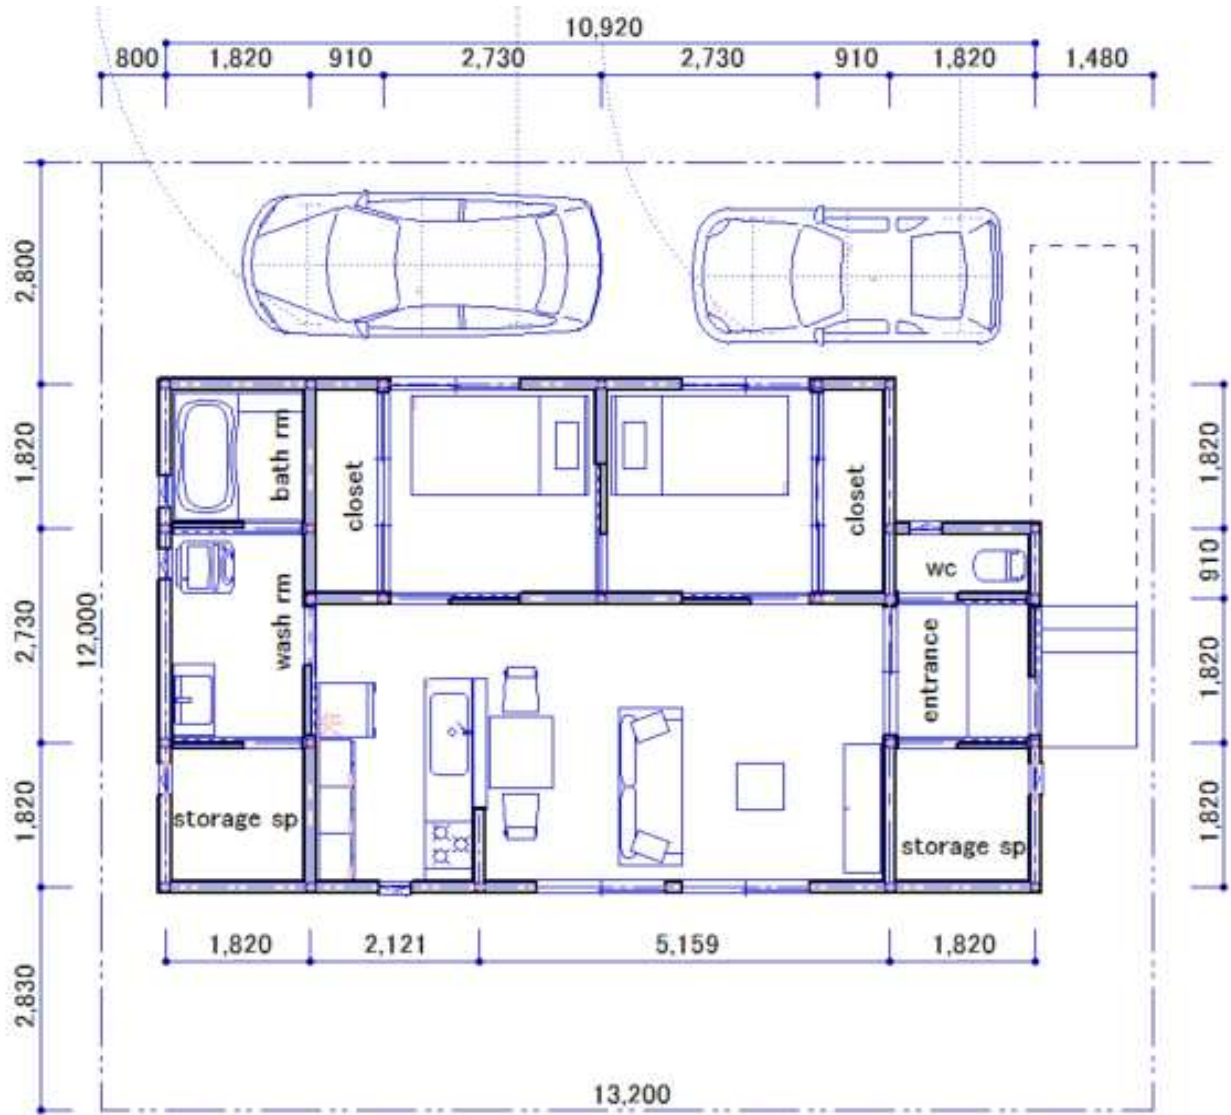

CopyRight(c) satou@shinya_mugino

Copyright(c) satou@shinya_mugino

北接 25.0T

Copyright(c) satou@shinya_mugino

北接 26.0T

Copyright(c) satou@shinya_mugino

Copyright(c) satou@shinya_mugino

北接 G12 25平36.75T