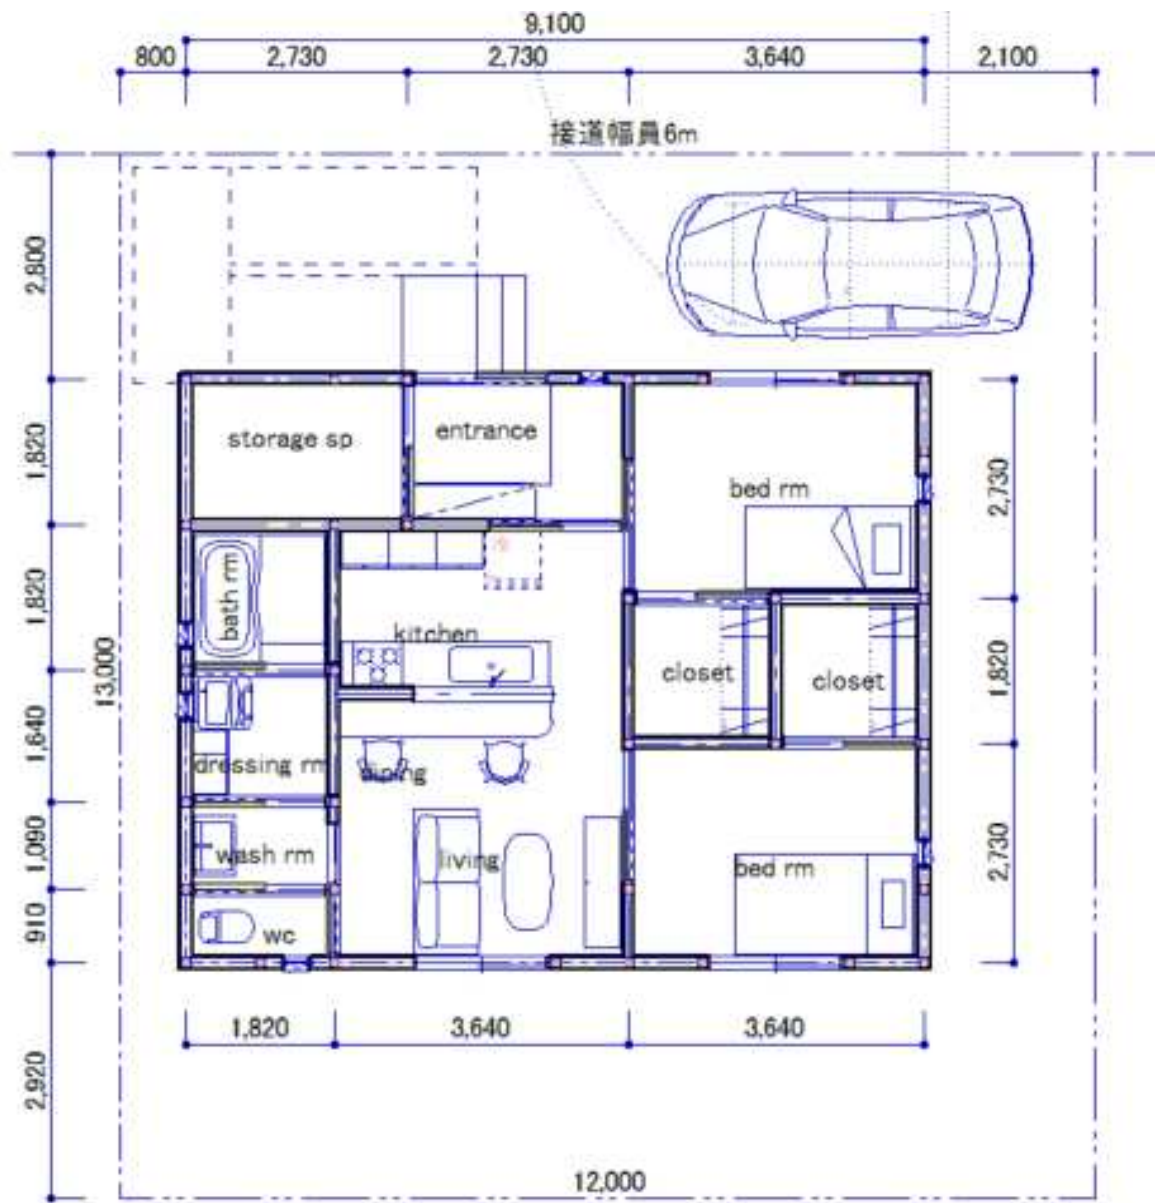

Copyright(c) satou@shinya_mugino

Copyright(c) satou@shinya_mugino

北接 18.25T

Copyright(c) satou@shinya_mugino

Copyright(c) satou@shinya_mugino

Copyright(c) satou@shinya_mugino

北接 21.0T

Copyright(c) satou@shinya_mugino

CopyRight(c) satou@shinya_mugino

Copyright(c) satou@shinya_mugino

北接 25.0T

Copyright(c) satou@shinya_mugino

北接 26.0T

Copyright(c) satou@shinya_mugino

Copyright(c) satou@shinya_mugino

北接 G12 25平36.75T